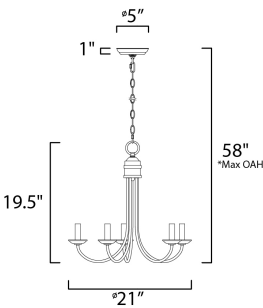

\*max overall height

**MEASUREMENTS**

- DIMENSION : 21" L x 21" W x 19.5" H
- MAX OAH : 58" OAH
- CANOPY : 5" W x 1" H x 5" L
- HANGING WEIGHT : 7.72 lb

**LAMPING**

- INPUT VOLTAGE : 120V
- BULB : 5 x 60W Incandescent E12 Candelabra , 300W Total
- BULB INCLUDED : (Not Included)
- DIMMABLE : Yes

**FINISHES OPTION**

- Oil Rubbed Bronze (OI)
- Satin Nickel (SN)

**MATERIAL**

Steel

**RATINGS**

cULus  
Dry Location

**ADDITIONAL**

SLOPE: 70  
OPERATING TEMPERATURE:  
-20°C (-4°F), 40°C (104°F)