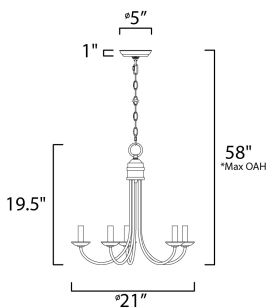

FINISHES OPTION

- Oil Rubbed Bronze (OI)
- Satin Nickel (SN)

MATERIAL

Steel

RATINGS

cULus
Dry Location

ADDITIONAL

SLOPE: 70
OPERATING TEMPERATURE:
-20°C (-4°F), 40°C (104°F)

MEASUREMENTS

- DIMENSION : 21" L x 21" W x 19.5" H
- MAX OAH : 58" OAH
- CANOPY : 5" W x 1" H x 5" L
- HANGING WEIGHT : 7.72 lb

LAMPING

- INPUT VOLTAGE : 120V
- BULB : 5 x 60W Incandescent E12 Candelabra , 300W Total
- BULB INCLUDED : (Not Included)
- DIMMABLE : Yes