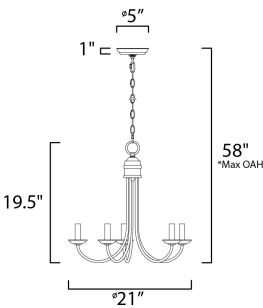

*max overall height

MEASUREMENTS

- DIMENSION : 21" L x 21" W x 19.5" H
- MAX OAH : 58" OAH
- CANOPY : 5" W x 1" H x 5" L
- HANGING WEIGHT : 7.72 lb

LAMPING

- INPUT VOLTAGE : 120V
- BULB : 5 x 60W Incandescent E12 Candelabra , 300W Total
- BULB INCLUDED : (Not Included)
- DIMMABLE : Yes

FINISHES OPTION

- Oil Rubbed Bronze (OI)
- Satin Nickel (SN)

MATERIAL

Steel

RATINGS

cULus
Dry Location

ADDITIONAL

SLOPE: 70
OPERATING TEMPERATURE:
-20°C (-4°F), 40°C (104°F)