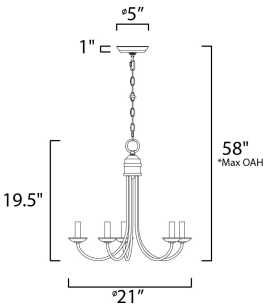

*max overall height

MEASUREMENTS

- DIMENSION : 21" L x 21" W x 19.5" H
- MAX OAH : 58" OAH
- CANOPY : 5" W x 1" H x 5" L
- HANGING WEIGHT : 7.72 lb

LAMPING

- INPUT VOLTAGE : 120V
- BULB : 5 x 60W Incandescent E12 Candelabra , 300W Total
- BULB INCLUDED : (Not Included)
- DIMMABLE : Yes

FINISHES OPTION

- Oil Rubbed Bronze (OI)
- Satin Nickel (SN)

MATERIAL

Steel

RATINGS

cULus
Dry Location

ADDITIONAL

SLOPE: 70
OPERATING TEMPERATURE:
-20°C (-4°F), 40°C (104°F)