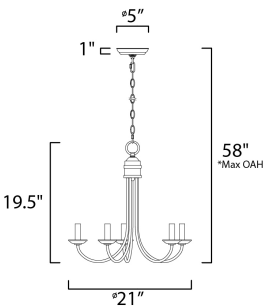

\*max overall height

**MEASUREMENTS**

DIMENSION : 21" L x 21" W x 19.5" H  
 MAX OAH : 58" OAH  
 CANOPY : 5" W x 1" H x 5" L  
 HANGING WEIGHT : 7.72 lb

**LAMPING**

INPUT VOLTAGE : 120V  
 BULB : 5 x 60W Incandescent E12 Candelabra , 300W Total  
 BULB INCLUDED : (Not Included)  
 DIMMABLE : Yes

**FINISHES OPTION**

- Oil Rubbed Bronze (OI)
- Satin Nickel (SN)

**MATERIAL**

Steel

**RATINGS**

cULus  
 Dry Location

**ADDITIONAL**

SLOPE: 70  
 OPERATING TEMPERATURE:  
 -20°C (-4°F), 40°C (104°F)