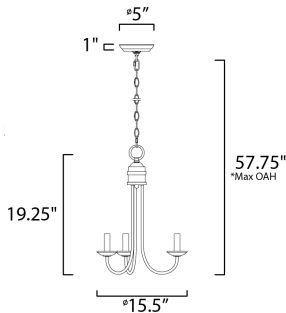

**PRODUCT DESCRIPTION**

Modern style at a competitive price will make this collection the next builder standard. Tall profile Frost glass shades adorn a minimalistic frame in your choice of Satin Nickel or Oil Rubbed Bronze.

\*max overall height

**MEASUREMENTS**

- DIMENSION : 15.5" L x 15.5" W x 19.25" H
- MAX OAH : 57.75" OAH
- CANOPY : 5" W x 1" H x 5" L
- HANGING WEIGHT : 6.61 lb

**LAMPING**

- INPUT VOLTAGE : 120V
- BULB : 3 x 60W Incandescent E12 Candelabra , 180W Total
- BULB INCLUDED : (Not Included)
- DIMMABLE : Yes

**FINISHES OPTION**

- Oil Rubbed Bronze (OI)
- Satin Nickel (SN)

**MATERIAL**

Steel

**RATINGS**

cULus  
Dry Location

**ADDITIONAL**

SLOPE: 70  
OPERATING TEMPERATURE:  
-20°C (-4°F), 40°C (104°F)