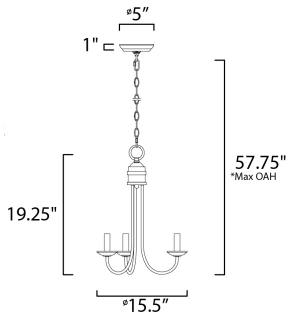

PRODUCT DESCRIPTION

Modern style at a competitive price will make this collection the next builder standard. Tall profile Frost glass shades adorn a minimalistic frame in your choice of Satin Nickel or Oil Rubbed Bronze.

*max overall height

MEASUREMENTS

- DIMENSION : 15.5" L x 15.5" W x 19.25" H
- MAX OAH : 57.75" OAH
- CANOPY : 5" W x 1" H x 5" L
- HANGING WEIGHT : 6.61 lb

LAMPING

- INPUT VOLTAGE : 120V
- BULB : 3 x 60W Incandescent E12 Candelabra , 180W Total
- BULB INCLUDED : (Not Included)
- DIMMABLE : Yes

FINISHES OPTION

-  Oil Rubbed Bronze (OI)
-  Satin Nickel (SN)

MATERIAL

Steel

RATINGS

cULus
Dry Location

ADDITIONAL

SLOPE: 70
OPERATING TEMPERATURE:
-20°C (-4°F), 40°C (104°F)