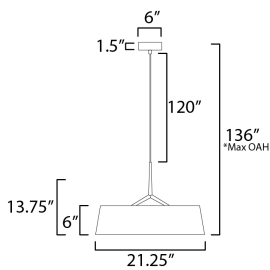

PRODUCT DESCRIPTION

Truncated tapered cones of linen shades diffuse light from an LED ring within them. The LED lighting offers ample illumination that is softly diffused behind the shade. A two-pronged fork detail supports the ring within further modernizing this transitional look. Available in Natural Aged Brass with an Off-White Linen shade or Matte Black with a White Linen shade, these pieces conveniently coordinate with most interiors.

MEASUREMENTS

DIMENSION : 21.25" L x 21.25" W x 13.75" H
 MAX OAH : 136" OAH
 CANOPY : 6" W x 1.5" H x 6" L
 HANGING WEIGHT : 3.08 lb

LAMPING

INPUT VOLTAGE : 120-277V
 LUMENS : 2,200 Rated (1,320 Del.)
 BULB : 1 x 31.5W LED DC Integrated , 32W Total
 BULB INCLUDED : (Integrated)
 DIMMABLE : Only at 120V Triac
 CRI : 90 CRI
 COLOR_TEMP : 3000K