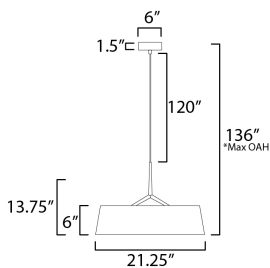

MEASUREMENTS

DIMENSION : 21.25" L x 21.25" W x 13.75" H
 MAX OAH : 136" OAH
 CANOPY : 6" W x 1.5" H x 6" L
 HANGING WEIGHT : 3.08 lb

LAMPING

INPUT VOLTAGE : 120-277V
 LUMENS : 2,200 Rated (1,320 Del.)
 BULB : 1 x 31.5W LED DC Integrated , 32W Total
 BULB INCLUDED : (Integrated)
 DIMMABLE : Only at 120V Triac
 CRI : 90 CRI
 COLOR_TEMP : 3000K