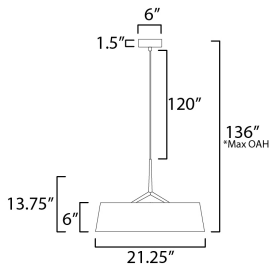

MEASUREMENTS

DIMENSION : 21.25" L x 21.25" W x 13.75" H
 MAX OAH : 136" OAH
 CANOPY : 6" W x 1.5" H x 6" L
 HANGING WEIGHT : 3.08 lb

LAMPING

INPUT VOLTAGE : 120-277V
 LUMENS : 2,200 Rated (1,270 Del.)
 BULB : 1 x 31.5W LED DC Integrated , 32W Total
 BULB INCLUDED : (Integrated)
 DIMMABLE : Only at 120V Triac
 CRI : 90 CRI
 COLOR_TEMP : 3000K