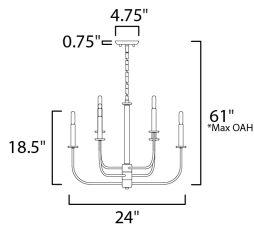

FINISHES OPTION

-  Black / Satin Nickel (BKSN)
-  Satin Brass (SBR)

MATERIAL

Steel

RATINGS

cULus
Dry Location

ADDITIONAL

SLOPE: 30
OPERATING TEMPERATURE:
-20°C (-4°F), 40°C (104°F)

MEASUREMENTS

- DIMENSION : 24" L x 24" W x 18" H
- MAX OAH : 62.5" OAH
- CANOPY : 4.75" W x 0.75" H x 4.75" L
- HANGING WEIGHT : 7.7161 lb

LAMPING

- INPUT VOLTAGE : 120V
- BULB : 6 x 60W Incandescent E12 Candelabra , 360W Total
- BULB INCLUDED : (Not Included)
- DIMMABLE : Y