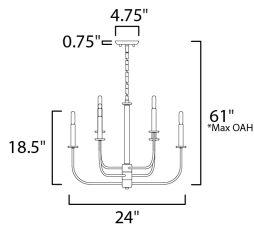

**FINISHES OPTION**

-  Black / Satin Nickel (BKSN)
-  Satin Brass (SBR)

**MATERIAL**

Steel

**RATINGS**

cULus  
Dry Location

**ADDITIONAL**

SLOPE: 30  
OPERATING TEMPERATURE:  
-20°C (-4°F), 40°C (104°F)

**MEASUREMENTS**

- DIMENSION : 24" L x 24" W x 18" H
- MAX OAH : 62.5" OAH
- CANOPY : 4.75" W x 0.75" H x 4.75" L
- HANGING WEIGHT : 7.7161 lb

**LAMPING**

- INPUT VOLTAGE : 120V
- BULB : 6 x 60W Incandescent E12 Candelabra , 360W Total
- BULB INCLUDED : (Not Included)
- DIMMABLE : Y