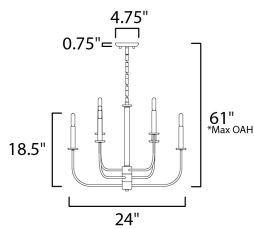

**FINISHES OPTION**

- Black / Satin Nickel (BKS)
- Satin Brass (SBR)

**MATERIAL**

Steel

**RATINGS**

cULus  
Dry Location

**ADDITIONAL**

SLOPE: 30  
OPERATING TEMPERATURE:  
-20°C (-4°F), 40°C (104°F)

**MEASUREMENTS**

- DIMENSION : 24" L x 24" W x 18" H
- MAX OAH : 62.5" OAH
- CANOPY : 4.75" W x 0.75" H x 4.75" L
- HANGING WEIGHT : 7.7161 lb

**LAMPING**

- INPUT VOLTAGE : 120V
- BULB : 6 x 60W Incandescent E12 Candelabra , 360W Total
- BULB INCLUDED : (Not Included)
- DIMMABLE : Y