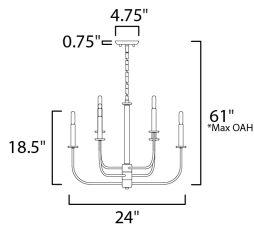

FINISHES OPTION

- Black / Satin Nickel (BKS)
- Satin Brass (SBR)

MATERIAL

Steel

RATINGS

cULus
Dry Location

ADDITIONAL

SLOPE: 30
OPERATING TEMPERATURE:
-20°C (-4°F), 40°C (104°F)

MEASUREMENTS

- DIMENSION : 24" L x 24" W x 18" H
- MAX OAH : 62.5" OAH
- CANOPY : 4.75" W x 0.75" H x 4.75" L
- HANGING WEIGHT : 7.7161 lb

LAMPING

- INPUT VOLTAGE : 120V
- BULB : 6 x 60W Incandescent E12 Candelabra , 360W Total
- BULB INCLUDED : (Not Included)
- DIMMABLE : Y