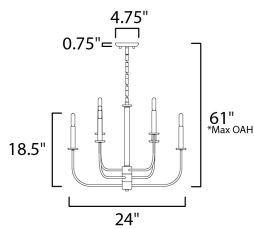

FINISHES OPTION

- Black / Satin Nickel (BKS)
- Satin Brass (SBR)

MATERIAL

Steel

RATINGS

cULus
Dry Location

ADDITIONAL

SLOPE: 30
OPERATING TEMPERATURE:
-20°C (-4°F), 40°C (104°F)

MEASUREMENTS

- DIMENSION : 24" L x 24" W x 18" H
- MAX OAH : 62.5" OAH
- CANOPY : 4.75" W x 0.75" H x 4.75" L
- HANGING WEIGHT : 7.7161 lb

LAMPING

- INPUT VOLTAGE : 120V
- BULB : 6 x 60W Incandescent E12 Candelabra , 360W Total
- BULB INCLUDED : (Not Included)
- DIMMABLE : Y