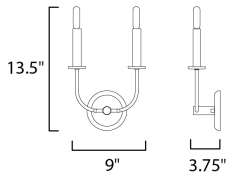

FINISHES OPTION

-  Black / Satin Nickel (BKSN)
-  Satin Brass (SBR)

MATERIAL

Steel

RATINGS

cULus
 Damp Location
 ADA

ADDITIONAL

INSTALL UP/DOWN: Up
 OPERATING TEMPERATURE:
 -20°C (-4°F), 40°C (104°F)

MEASUREMENTS

DIMENSION : 9" W x 12" H x 4" Ext
 MAX OAH : 5" W x 5" H
 HANGING WEIGHT : 1.32276 lb

LAMPING

INPUT VOLTAGE : 120V
 BULB : 2 x 60W Incandescent E12 Candelabra , 120W Total
 BULB INCLUDED : (Not Included)
 DIMMABLE : Y
 LIGHTING_DIRECTION : Omni