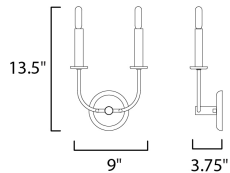

**MEASUREMENTS**

DIMENSION : 9" W x 12" H x 4" Ext  
 MAX OAH : 5" W x 5" H  
 HANGING WEIGHT : 1.32276 lb

**LAMPING**

INPUT VOLTAGE : 120V  
 BULB : 2 x 60W Incandescent E12 Candelabra , 120W Total  
 BULB INCLUDED : (Not Included)  
 DIMMABLE : Y  
 LIGHTING\_DIRECTION : Omni

**FINISHES OPTION**

- Black / Satin Nickel (BKSN)
- Satin Brass (SBR)

**MATERIAL**

Steel

**RATINGS**

cULus  
 Damp Location  
 ADA

**ADDITIONAL**

INSTALL UP/DOWN: Up  
 OPERATING TEMPERATURE:  
 -20°C (-4°F), 40°C (104°F)