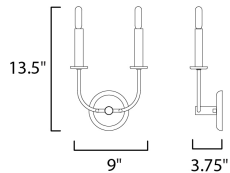

MEASUREMENTS

DIMENSION : 9" W x 12" H x 4" Ext
 MAX OAH : 5" W x 5" H
 HANGING WEIGHT : 1.32276 lb

LAMPING

INPUT VOLTAGE : 120V
 BULB : 2 x 60W Incandescent E12 Candelabra , 120W Total
 BULB INCLUDED : (Not Included)
 DIMMABLE : Y
 LIGHTING_DIRECTION : Omni