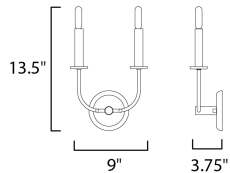

**MEASUREMENTS**

DIMENSION : 9" W x 12" H x 4" Ext  
 MAX OAH : 5" W x 5" H  
 HANGING WEIGHT : 1.32276 lb

**LAMPING**

INPUT VOLTAGE : 120V  
 BULB : 2 x 60W Incandescent E12 Candelabra , 120W Total  
 BULB INCLUDED : (Not Included)  
 DIMMABLE : Y  
 LIGHTING\_DIRECTION : Omni

**FINISHES OPTION**

-  Black / Satin Nickel (BKSN)
-  Satin Brass (SBR)

**MATERIAL**

Steel

**RATINGS**

cULus  
 Damp Location  
 ADA

**ADDITIONAL**

INSTALL UP/DOWN: Up  
 OPERATING TEMPERATURE:  
 -20°C (-4°F), 40°C (104°F)