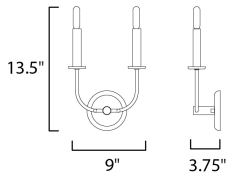

**MEASUREMENTS**

DIMENSION : 9" W x 12" H x 4" Ext  
 MAX OAH : 5" W x 5" H  
 HANGING WEIGHT : 1.32276 lb

**LAMPING**

INPUT VOLTAGE : 120V  
 BULB : 2 x 60W Incandescent E12 Candelabra , 120W Total  
 BULB INCLUDED : (Not Included)  
 DIMMABLE : Y  
 LIGHTING\_DIRECTION : Omni