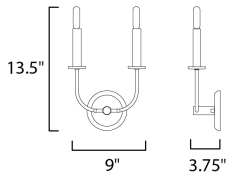

**MEASUREMENTS**

DIMENSION : 9" W x 12" H x 4" Ext  
 MAX OAH : 5" W x 5" H  
 HANGING WEIGHT : 1.32276 lb

**LAMPING**

INPUT VOLTAGE : 120V  
 BULB : 2 x 60W Incandescent E12 Candelabra , 120W Total  
 BULB INCLUDED : (Not Included)  
 DIMMABLE : Y  
 LIGHTING\_DIRECTION : Omni

**FINISHES OPTION**

- Black / Satin Nickel (BKSN)
- Satin Brass (SBR)

**MATERIAL**

Steel

**RATINGS**

cULus  
 Damp Location  
 ADA

**ADDITIONAL**

INSTALL UP/DOWN: Up  
 OPERATING TEMPERATURE:  
 -20°C (-4°F), 40°C (104°F)