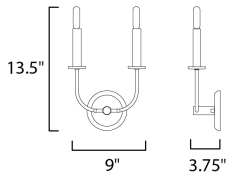

MEASUREMENTS

DIMENSION : 9" W x 12" H x 4" Ext
 MAX OAH : 5" W x 5" H
 HANGING WEIGHT : 1.32276 lb

LAMPING

INPUT VOLTAGE : 120V
 BULB : 2 x 60W Incandescent E12 Candelabra , 120W Total
 BULB INCLUDED : (Not Included)
 DIMMABLE : Y
 LIGHTING_DIRECTION : Omni