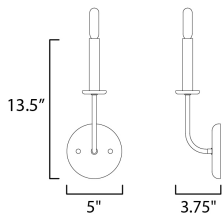

**MEASUREMENTS**

DIMENSION : 4.75" W x 12" H x 4" Ext  
 MAX OAH : 5" W x 5" H  
 HANGING WEIGHT : 0.88184 lb

**LAMPING**

INPUT VOLTAGE : 120V  
 BULB : 1 x 60W Incandescent E12 Candelabra , 60W Total  
 BULB INCLUDED : (Not Included)  
 DIMMABLE : Y  
 LIGHTING\_DIRECTION : Omni

**FINISHES OPTION**

-  Black / Satin Nickel (BKSN)
-  Satin Brass (SBR)

**MATERIAL**

Steel

**RATINGS**

cULus  
 Damp Location  
 ADA

**ADDITIONAL**

INSTALL UP/DOWN: Up  
 OPERATING TEMPERATURE:  
 -20°C (-4°F), 40°C (104°F)