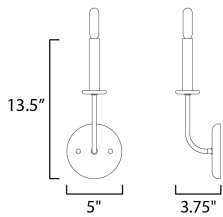

MEASUREMENTS

DIMENSION : 4.75" W x 12" H x 4" Ext
 MAX OAH : 5" W x 5" H
 HANGING WEIGHT : 0.88184 lb

LAMPING

INPUT VOLTAGE : 120V
 BULB : 1 x 60W Incandescent E12 Candelabra , 60W Total
 BULB INCLUDED : (Not Included)
 DIMMABLE : Y
 LIGHTING_DIRECTION : Omni

FINISHES OPTION

-  Black / Satin Nickel (BKSN)
-  Satin Brass (SBR)

MATERIAL

Steel

RATINGS

cULus
 Damp Location
 ADA

ADDITIONAL

INSTALL UP/DOWN: Up
 OPERATING TEMPERATURE:
 -20°C (-4°F), 40°C (104°F)