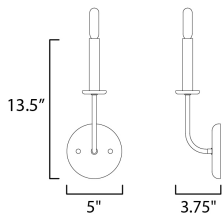

**MEASUREMENTS**

DIMENSION : 4.75" W x 12" H x 4" Ext  
 MAX OAH : 5" W x 5" H  
 HANGING WEIGHT : 0.88184 lb

**LAMPING**

INPUT VOLTAGE : 120V  
 BULB : 1 x 60W Incandescent E12 Candelabra , 60W Total  
 BULB INCLUDED : (Not Included)  
 DIMMABLE : Y  
 LIGHTING\_DIRECTION : Omni

**FINISHES OPTION**

-  Black / Satin Nickel (BKS)
-  Satin Brass (SBR)

**MATERIAL**

Steel

**RATINGS**

cULus  
 Damp Location  
 ADA

**ADDITIONAL**

INSTALL UP/DOWN: Up  
 OPERATING TEMPERATURE:  
 -20°C (-4°F), 40°C (104°F)