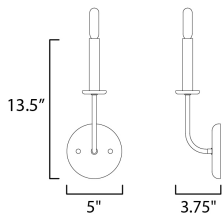

MEASUREMENTS

DIMENSION : 4.75" W x 12" H x 4" Ext
 MAX OAH : 5" W x 5" H
 HANGING WEIGHT : 0.88184 lb

LAMPING

INPUT VOLTAGE : 120V
 BULB : 1 x 60W Incandescent E12 Candelabra , 60W Total
 BULB INCLUDED : (Not Included)
 DIMMABLE : Y
 LIGHTING_DIRECTION : Omni

FINISHES OPTION

- Black / Satin Nickel (BKS)
- Satin Brass (SBR)

MATERIAL

Steel

RATINGS

cULus
 Damp Location
 ADA

ADDITIONAL

INSTALL UP/DOWN: Up
 OPERATING TEMPERATURE:
 -20°C (-4°F), 40°C (104°F)