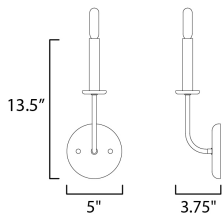

MEASUREMENTS

DIMENSION : 4.75" W x 12" H x 4" Ext
 MAX OAH : 5" W x 5" H
 HANGING WEIGHT : 0.88184 lb

LAMPING

INPUT VOLTAGE : 120V
 BULB : 1 x 60W Incandescent E12 Candelabra , 60W Total
 BULB INCLUDED : (Not Included)
 DIMMABLE : Y
 LIGHTING_DIRECTION : Omni

FINISHES OPTION

-  Black / Satin Nickel (BKS)
-  Satin Brass (SBR)

MATERIAL

Steel

RATINGS

cULus
 Damp Location
 ADA

ADDITIONAL

INSTALL UP/DOWN: Up
 OPERATING TEMPERATURE:
 -20°C (-4°F), 40°C (104°F)