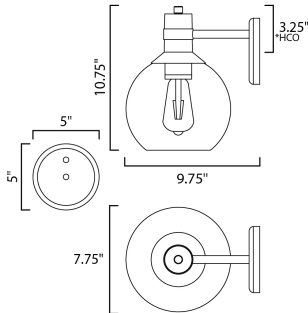

PRODUCT DESCRIPTION

Our new collections of outdoor fixtures feature the latest trends at excellent pricing. The combination of long-lasting die cast aluminum and hand blown thick clear glass is accentuated with the two-tone finish of Bronze and Gold creating the ultimate designer look.