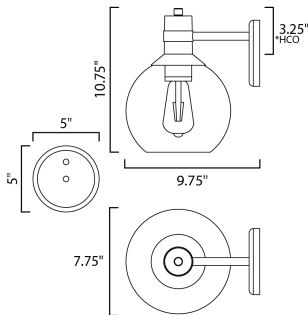

LAMPING

INPUT VOLTAGE : 120V
LUMENS : 450 Rated (400 Del.)
BULB : 1 x 4W LED E26 Medium , 4W Total
BULB INCLUDED : (Included)
DIMMABLE : Triac CL
CRI : 90+ CRI
COLOR_TEMP : 2200K
LIGHTING_DIRECTION : Down