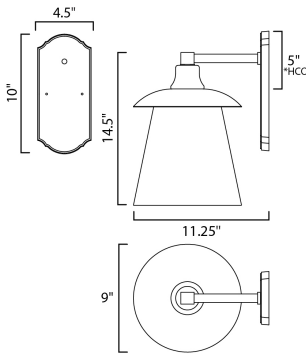

PRODUCT DESCRIPTION

Our new collections of outdoor fixtures feature the latest trends at excellent pricing. The combination of long-lasting die cast aluminum and hand blown thick clear glass is accentuated with the two-tone finish of Bronze and Gold creating the ultimate designer look.

MEASUREMENTS

DIMENSION : 9" W x 14.5" H x 11.25" Ext
BACK PLATE : 4.5" W x 10" H x 5" HCO
HANGING WEIGHT : 3.89 lb

LAMPING

INPUT VOLTAGE : 120V
LUMENS : 450 Rated (400 Del.)
BULB : 1 x 4W LED E26 Medium , 4W Total
BULB INCLUDED : (Included)
DIMMABLE : Triac CL
CRI : 90+ CRI
COLOR_TEMP : 2200K
LIGHTING_DIRECTION : Down

FINISHES OPTION

Bronze / Gold (BZGLD)

MATERIAL

Aluminum, Glass

RATINGS

cETLus
Wet Location

ADDITIONAL

INSTALL UP/DOWN: Down
RATED LIFE 35000 Hours
OPERATING TEMPERATURE:
-20°C (-4°F), 40°C (104°F)

Always consult a qualified electrician before installing any lighting product.