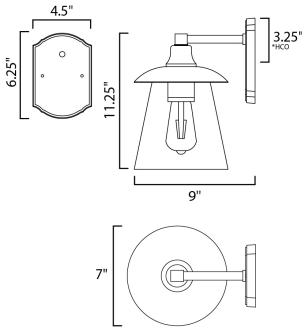

PRODUCT DESCRIPTION

Our new collections of outdoor fixtures feature the latest trends at excellent pricing. The combination of long-lasting die cast aluminum and hand blown thick clear glass is accentuated with the two-tone finish of Bronze and Gold creating the ultimate designer look.

MEASUREMENTS

- DIMENSION : 7" W x 11.25" H x 9" Ext
- BACK PLATE : 4.5" W x 6.25" H x 3.25" HCO
- HANGING WEIGHT : 2.88 lb

LAMPING

- INPUT VOLTAGE : 120V
- LUMENS : 450 Rated (400 Del.)
- BULB : 1 x 4W LED E26 Medium , 4W Total
- BULB INCLUDED : (Included)
- DIMMABLE : Triac CL
- CRI : 90+ CRI
- COLOR_TEMP : 2200K
- LIGHTING_DIRECTION : Down

FINISHES OPTION

- Bronze / Gold (BZGLD)

MATERIAL

Aluminum, Glass

RATINGS

cETLus
Wet Location

ADDITIONAL

INSTALL UP/DOWN: Down
RATED LIFE 35000 Hours
OPERATING TEMPERATURE:
-20°C (-4°F), 40°C (104°F)

Always consult a qualified electrician before installing any lighting product.