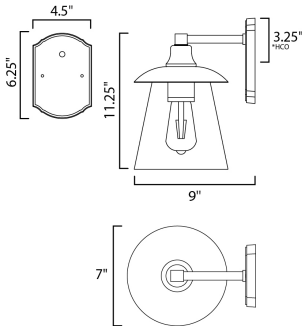

PRODUCT DESCRIPTION

Our new collections of outdoor fixtures feature the latest trends at excellent pricing. The combination of long-lasting die cast aluminum and hand blown thick clear glass is accentuated with the two-tone finish of Bronze and Gold creating the ultimate designer look.

MEASUREMENTS

- DIMENSION : 7" W x 11.25" H x 9" Ext
- BACK PLATE : 4.5" W x 6.25" H x 3.25" HCO
- HANGING WEIGHT : 2.88 lb

LAMPING

- INPUT VOLTAGE : 120V
- LUMENS : 450 Rated (400 Del.)
- BULB : 1 x 4W LED E26 Medium , 4W Total
- BULB INCLUDED : (Included)
- DIMMABLE : Triac CL
- CRI : 90+ CRI
- COLOR_TEMP : 2200K
- LIGHTING_DIRECTION : Down

FINISHES OPTION

- Bronze / Gold (BZGLD)

MATERIAL

Aluminum, Glass

RATINGS

cETLus
Wet Location

ADDITIONAL

INSTALL UP/DOWN: Down
RATED LIFE 35000 Hours
OPERATING TEMPERATURE:
-20°C (-4°F), 40°C (104°F)

Always consult a qualified electrician before installing any lighting product.