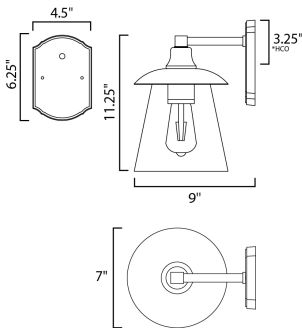

PRODUCT DESCRIPTION

Our new collections of outdoor fixtures feature the latest trends at excellent pricing. The combination of long-lasting die cast aluminum and hand blown thick clear glass is accentuated with the two-tone finish of Bronze and Gold creating the ultimate designer look.

MEASUREMENTS

- DIMENSION : 7" W x 11.25" H x 9" Ext
- BACK PLATE : 4.5" W x 6.25" H x 3.25" HCO
- HANGING WEIGHT : 2.88 lb

LAMPING

- INPUT VOLTAGE : 120V
- LUMENS : 450 Rated (400 Del.)
- BULB : 1 x 4W LED E26 Medium , 4W Total
- BULB INCLUDED : (Included)
- DIMMABLE : Triac CL
- CRI : 90+ CRI
- COLOR_TEMP : 2200K
- LIGHTING_DIRECTION : Down

FINISHES OPTION

- Bronze / Gold (BZGLD)

MATERIAL

Aluminum, Glass

RATINGS

cETLus
Wet Location

ADDITIONAL

INSTALL UP/DOWN: Down
RATED LIFE 35000 Hours
OPERATING TEMPERATURE:
-20°C (-4°F), 40°C (104°F)

Always consult a qualified electrician before installing any lighting product.