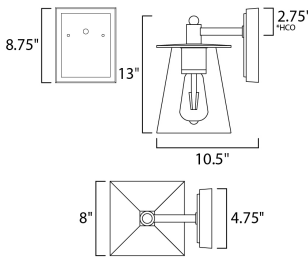

LAMPING

INPUT VOLTAGE : 120V
LUMENS : 450 Rated (400 Del.)
BULB : 1 x 4W LED E26 Medium , 4W Total
BULB INCLUDED : (Included)
DIMMABLE : Triac CL
CRI : 90+ CRI
COLOR_TEMP : 2200K
LIGHTING_DIRECTION : Down