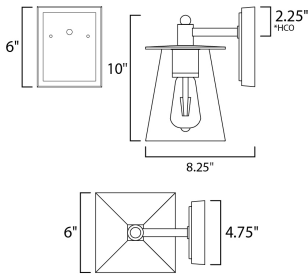

LAMPING

INPUT VOLTAGE : 120V
LUMENS : 450 Rated (400 Del.)
BULB : 1 x 4W LED E26 Medium , 4W Total
BULB INCLUDED : (Included)
DIMMABLE : Triac CL
CRI : 90+ CRI
COLOR_TEMP : 2200K
LIGHTING_DIRECTION : Down