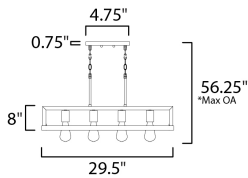

MEASUREMENTS

- DIMENSION : 29.5" L x 8.75" W x 8" H
- MAX OAH : 56.25" OAH
- CANOPY : 4.75" W x 0.75" H x 9.84" L
- HANGING WEIGHT : 6.83 lb

LAMPING

- INPUT VOLTAGE : 120V
- BULB : 4 x 60W Incandescent E26 Medium , 240W Total
- BULB INCLUDED : (Not Included)
- DIMMABLE : Yes

*max overall height

FINISHES OPTION

- Black / Ashbury (BKASB)

MATERIAL

Steel, Wood

RATINGS

cULus
Dry Location

ADDITIONAL