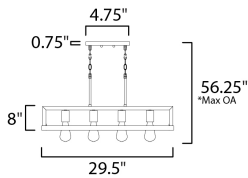

MEASUREMENTS

- DIMENSION : 29.5" L x 8.75" W x 8" H
- MAX OAH : 56.25" OAH
- CANOPY : 4.75" W x 0.75" H x 9.84" L
- HANGING WEIGHT : 6.83 lb

LAMPING

- INPUT VOLTAGE : 120V
- BULB : 4 x 60W Incandescent E26 Medium , 240W Total
- BULB INCLUDED : (Not Included)
- DIMMABLE : Yes

*max overall height

FINISHES OPTION

-  Black / Ashbury (BKASB)

MATERIAL

Steel, Wood

RATINGS

cULus
Dry Location

ADDITIONAL