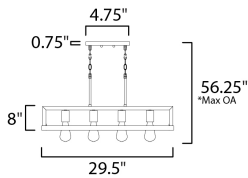

**MEASUREMENTS**

- DIMENSION : 29.5" L x 8.75" W x 8" H
- MAX OAH : 56.25" OAH
- CANOPY : 4.75" W x 0.75" H x 9.84" L
- HANGING WEIGHT : 6.83 lb

**LAMPING**

- INPUT VOLTAGE : 120V
- BULB : 4 x 60W Incandescent E26 Medium , 240W Total
- BULB INCLUDED : (Not Included)
- DIMMABLE : Yes

\*max overall height

**FINISHES OPTION**

- Black / Ashbury (BKASB)

**MATERIAL**

Steel, Wood

**RATINGS**

cULus  
Dry Location

**ADDITIONAL**