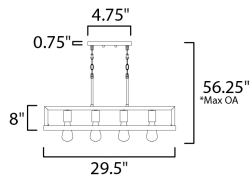

MEASUREMENTS

- DIMENSION : 29.5" L x 8.75" W x 8" H
- MAX OAH : 56.25" OAH
- CANOPY : 4.75" W x 0.75" H x 9.84" L
- HANGING WEIGHT : 6.83 lb

LAMPING

- INPUT VOLTAGE : 120V
- BULB : 4 x 60W Incandescent E26 Medium , 240W Total
- BULB INCLUDED : (Not Included)
- DIMMABLE : Yes

*max overall height

FINISHES OPTION

- Black / Ashbury (BKASB)

MATERIAL

Steel, Wood

RATINGS

cULus
Dry Location

ADDITIONAL