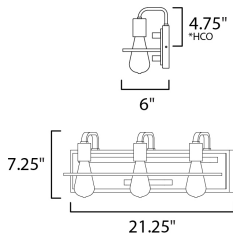

LAMPING

INPUT VOLTAGE : 120V
BULB : 3 x 60W Incandescent E26 Medium , 180W Total
BULB INCLUDED : (Not Included)
DIMMABLE : Yes
LIGHTING_DIRECTION : Up/Down