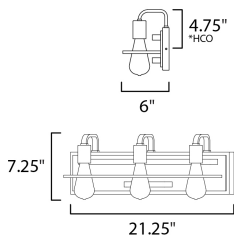

LAMPING

INPUT VOLTAGE : 120V
BULB : 3 x 60W Incandescent E26 Medium , 180W Total
BULB INCLUDED : (Not Included)
DIMMABLE : Yes
LIGHTING_DIRECTION : Up/Down