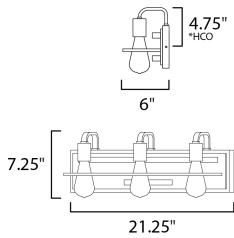

LAMPING

INPUT VOLTAGE : 120V
BULB : 3 x 60W Incandescent E26 Medium , 180W Total
BULB INCLUDED : (Not Included)
DIMMABLE : Yes
LIGHTING_DIRECTION : Up/Down