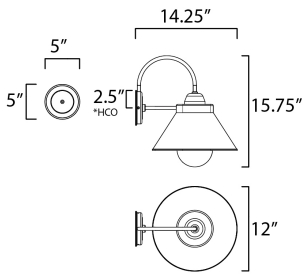

PRODUCT DESCRIPTION

A powder coat aluminum frame support a durable polycarbonate shade in classic RLM styles. This an excellent choice for extreme environments like coastal areas. The combination Black frame and White shade create a dramatic look.

MEASUREMENTS

- DIMENSION : 12" W x 15.75" H x 14.25" Ext
- BACK PLATE : 5" W x 5" H x 2.5" HCO
- HANGING WEIGHT : 1.94 lb

LAMPING

- INPUT VOLTAGE : 120V
- BULB : 1 x 60W Incandescent E26 Medium , 60W Total
- BULB INCLUDED : (Not Included)
- DIMMABLE : Yes
- LIGHTING_DIRECTION : Down

FINISHES OPTION

- Black (BK)

GLASS

White WT

MATERIAL

Polycarbonate, Aluminum

RATINGS

cETLus
Wet Location

ADDITIONAL

INSTALL UP/DOWN: Down
OPERATING TEMPERATURE:
-20°C (-4°F), 40°C (104°F)

Always consult a qualified electrician before installing any lighting product.