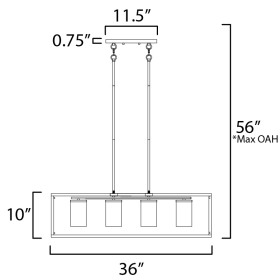

ADDITIONAL

OPERATING TEMPERATURE:
-20°C (-4°F), 40°C (104°F)

MEASUREMENTS

DIMENSION : 36" L x 9.25" W x 10" H
 MAX OAH : 56" OAH
 CANOPY : 4.75" W x 0.75" H x 11.5" L
 HANGING WEIGHT : 11.26 lb

LAMPING

INPUT VOLTAGE : 120V
 BULB : 4 x 60W Incandescent E26 Medium , 240W Total
 BULB INCLUDED : (Not Included)
 DIMMABLE : Y