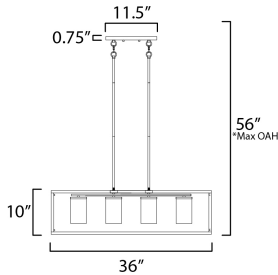

ADDITIONAL

OPERATING TEMPERATURE:
-20°C (-4°F), 40°C (104°F)

MEASUREMENTS

DIMENSION : 36" L x 9.25" W x 10" H
 MAX OAH : 56" OAH
 CANOPY : 4.75" W x 0.75" H x 11.5" L
 HANGING WEIGHT : 11.26 lb

LAMPING

INPUT VOLTAGE : 120V
 BULB : 4 x 60W Incandescent E26 Medium , 240W Total
 BULB INCLUDED : (Not Included)
 DIMMABLE : Y