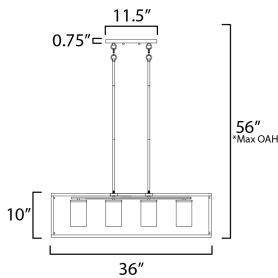

LAMPING

INPUT VOLTAGE : 120V
BULB : 4 x 60W Incandescent E26 Medium , 240W Total
BULB INCLUDED : (Not Included)
DIMMABLE : Y

*max overall height

Always consult a qualified electrician before installing any lighting product.