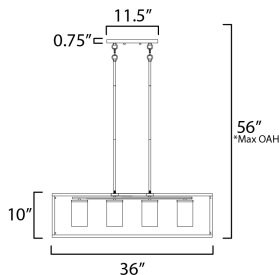

ADDITIONAL

OPERATING TEMPERATURE:
-20°C (-4°F), 40°C (104°F)

MEASUREMENTS

- DIMENSION : 36" L x 9.25" W x 10" H
- MAX OAH : 56" OAH
- CANOPY : 4.75" W x 0.75" H x 11.5" L
- HANGING WEIGHT : 13.64 lb

LAMPING

- INPUT VOLTAGE : 120V
- BULB : 4 x 60W Incandescent E26 Medium , 240W Total
- BULB INCLUDED : (Not Included)
- DIMMABLE : Triac or ELV

*max overall height

Always consult a qualified electrician before installing any lighting product.