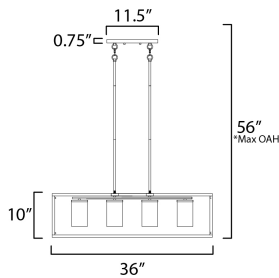

LAMPING

INPUT VOLTAGE : 120V
BULB : 4 x 60W Incandescent E26 Medium , 240W Total
BULB INCLUDED : (Not Included)
DIMMABLE : Y

*max overall height

Always consult a qualified electrician before installing any lighting product.