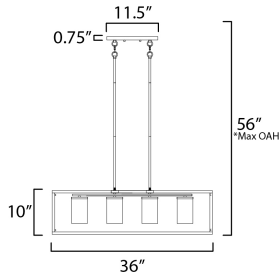

LAMPING

- INPUT VOLTAGE : 120V
- BULB : 4 x 60W Incandescent E26 Medium , 240W Total
- BULB INCLUDED : (Not Included)
- DIMMABLE : Y

*max overall height

Always consult a qualified electrician before installing any lighting product.