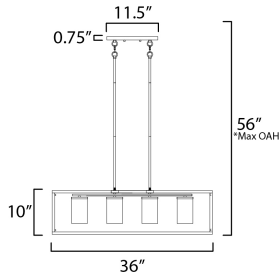

ADDITIONAL

OPERATING TEMPERATURE:
-20°C (-4°F), 40°C (104°F)

MEASUREMENTS

- DIMENSION : 36" L x 9.25" W x 10" H
- MAX OAH : 56" OAH
- CANOPY : 4.75" W x 0.75" H x 11.5" L
- HANGING WEIGHT : 13.64 lb

LAMPING

- INPUT VOLTAGE : 120V
- BULB : 4 x 60W Incandescent E26 Medium , 240W Total
- BULB INCLUDED : (Not Included)
- DIMMABLE : Triac or ELV

*max overall height

Always consult a qualified electrician before installing any lighting product.