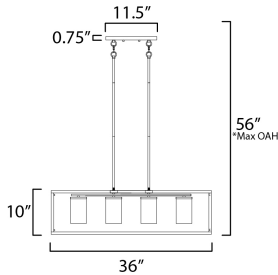

LAMPING

INPUT VOLTAGE : 120V
BULB : 4 x 60W Incandescent E26 Medium , 240W Total
BULB INCLUDED : (Not Included)
DIMMABLE : Y

*max overall height

Always consult a qualified electrician before installing any lighting product.