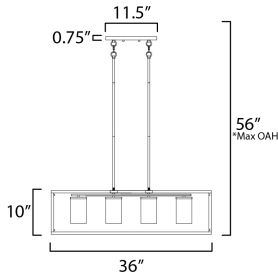

LAMPING

- INPUT VOLTAGE : 120V
- BULB : 4 x 60W Incandescent E26 Medium , 240W Total
- BULB INCLUDED : (Not Included)
- DIMMABLE : Y

*max overall height

Always consult a qualified electrician before installing any lighting product.