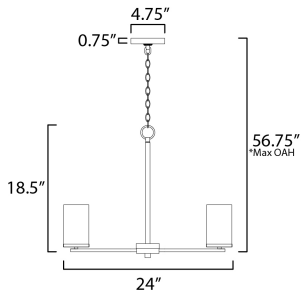

PRODUCT DESCRIPTION

A clean design for the most common applications, the Lateral collection offers chandeliers in both traditional configurations and within a rectangular frame for above dining spaces. Finished in complementary colors including Satin Brass, Satin Nickel or Matte Black, this collection is economically priced with excellent construction. Great for remodeling, this collection's bath vanities feature an extended backplate for cleaner installations. Satin White cylindrical glass sits on a clean rectangular bar. This collection is sure to provide the transitional look to update your next project.

MEASUREMENTS

DIMENSION : 24" L x 24" W x 18.5" H
 MAX OAH : 56.75" OAH
 CANOPY : 4.75" W x 0.75" H x 4.75" L
 HANGING WEIGHT : 5.94 lb

LAMPING

INPUT VOLTAGE : 120V
 BULB : 5 x 60W Incandescent E26 Medium , 300W Total
 BULB INCLUDED : (Not Included)
 DIMMABLE : Y

*max overall height

FINISHES OPTION

-  Black (BK)
-  Satin Brass (SBR)
-  Satin Nickel (SN)

GLASS

Satin White SW

MATERIAL

Steel, Glass

RATINGS