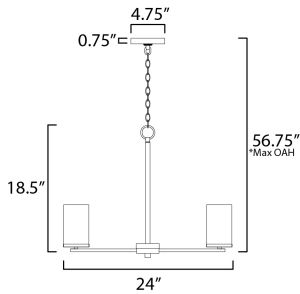

**PRODUCT DESCRIPTION**

A clean design for the most common applications, the Lateral collection offers chandeliers in both traditional configurations and within a rectangular frame for above dining spaces. Finished in complementary colors including Satin Brass, Satin Nickel or Matte Black, this collection is economically priced with excellent construction. Great for remodeling, this collection's bath vanities feature an extended backplate for cleaner installations. Satin White cylindrical glass sits on a clean rectangular bar. This collection is sure to provide the transitional look to update your next project.

**MEASUREMENTS**

DIMENSION : 24" L x 24" W x 18.5" H  
 MAX OAH : 56.75" OAH  
 CANOPY : 4.75" W x 0.75" H x 4.75" L  
 HANGING WEIGHT : 5.94 lb

**LAMPING**

INPUT VOLTAGE : 120V  
 BULB : 5 x 60W Incandescent E26 Medium , 300W Total  
 BULB INCLUDED : (Not Included)  
 DIMMABLE : Y

\*max overall height

**FINISHES OPTION**

-  Black (BK)
-  Satin Brass (SBR)
-  Satin Nickel (SN)

**GLASS**

Satin White SW

**MATERIAL**

Steel, Glass

**RATINGS**