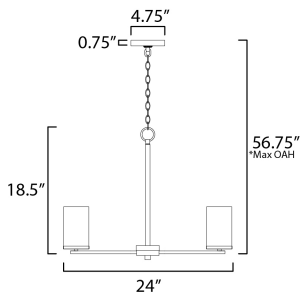

PRODUCT DESCRIPTION

A clean design for the most common applications, the Lateral collection offers chandeliers in both traditional configurations and within a rectangular frame for above dining spaces. Finished in complementary colors including Satin Brass, Satin Nickel or Matte Black, this collection is economically priced with excellent construction. Great for remodeling, this collection's bath vanities feature an extended backplate for cleaner installations. Satin White cylindrical glass sits on a clean rectangular bar. This collection is sure to provide the transitional look to update your next project.

MEASUREMENTS

DIMENSION : 24" L x 24" W x 18.5" H
 MAX OAH : 56.75" OAH
 CANOPY : 4.75" W x 0.75" H x 4.75" L
 HANGING WEIGHT : 5.94 lb

LAMPING

INPUT VOLTAGE : 120V
 BULB : 5 x 60W Incandescent E26 Medium , 300W Total
 BULB INCLUDED : (Not Included)
 DIMMABLE : Y

*max overall height

FINISHES OPTION

-  Black (BK)
-  Satin Brass (SBR)
-  Satin Nickel (SN)

GLASS

Satin White SW

MATERIAL

Steel, Glass

RATINGS