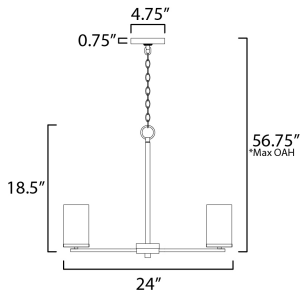

PRODUCT DESCRIPTION

A clean design for the most common applications, the Lateral collection offers chandeliers in both traditional configurations and within a rectangular frame for above dining spaces. Finished in complementary colors including Satin Brass, Satin Nickel or Matte Black, this collection is economically priced with excellent construction. Great for remodeling, this collection's bath vanities feature an extended backplate for cleaner installations. Satin White cylindrical glass sits on a clean rectangular bar. This collection is sure to provide the transitional look to update your next project.

MEASUREMENTS

DIMENSION : 24" L x 24" W x 18.5" H
 MAX OAH : 56.75" OAH
 CANOPY : 4.75" W x 0.75" H x 4.75" L
 HANGING WEIGHT : 5.94 lb

LAMPING

INPUT VOLTAGE : 120V
 BULB : 5 x 60W Incandescent E26 Medium , 300W Total
 BULB INCLUDED : (Not Included)
 DIMMABLE : Y

*max overall height

FINISHES OPTION

-  Black (BK)
-  Satin Brass (SBR)
-  Satin Nickel (SN)

GLASS

Satin White SW

MATERIAL

Steel, Glass

RATINGS