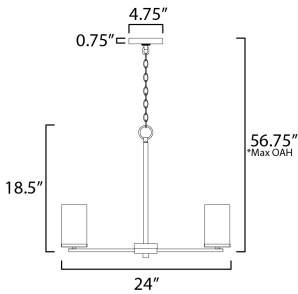

PRODUCT DESCRIPTION

A clean design for the most common applications, the Lateral collection offers chandeliers in both traditional configurations and within a rectangular frame for above dining spaces. Finished in complementary colors including Satin Brass, Satin Nickel or Matte Black, this collection is economically priced with excellent construction. Great for remodeling, this collection's bath vanities feature an extended backplate for cleaner installations. Satin White cylindrical glass sits on a clean rectangular bar. This collection is sure to provide the transitional look to update your next project.

MEASUREMENTS

DIMENSION : 24" L x 24" W x 18.5" H
 MAX OAH : 56.75" OAH
 CANOPY : 4.75" W x 0.75" H x 4.75" L
 HANGING WEIGHT : 5.94 lb

LAMPING

INPUT VOLTAGE : 120V
 BULB : 5 x 60W Incandescent E26 Medium , 300W Total
 BULB INCLUDED : (Not Included)
 DIMMABLE : Y

*max overall height

FINISHES OPTION

-  Black (BK)
-  Satin Brass (SBR)
-  Satin Nickel (SN)

GLASS

Satin White SW

MATERIAL

Steel, Glass

RATINGS