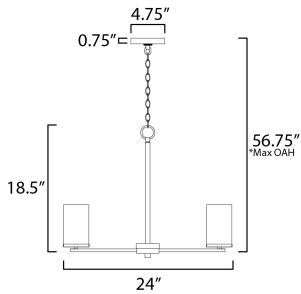

**PRODUCT DESCRIPTION**

A clean design for the most common applications, the Lateral collection offers chandeliers in both traditional configurations and within a rectangular frame for above dining spaces. Finished in complementary colors including Satin Brass, Satin Nickel or Matte Black, this collection is economically priced with excellent construction. Great for remodeling, this collection's bath vanities feature an extended backplate for cleaner installations. Satin White cylindrical glass sits on a clean rectangular bar. This collection is sure to provide the transitional look to update your next project.

**MEASUREMENTS**

DIMENSION : 24" L x 24" W x 18.5" H  
 MAX OAH : 56.75" OAH  
 CANOPY : 4.75" W x 0.75" H x 4.75" L  
 HANGING WEIGHT : 5.94 lb

**LAMPING**

INPUT VOLTAGE : 120V  
 BULB : 5 x 60W Incandescent E26 Medium , 300W Total  
 BULB INCLUDED : (Not Included)  
 DIMMABLE : Y

\*max overall height

**FINISHES OPTION**

-  Black (BK)
-  Satin Brass (SBR)
-  Satin Nickel (SN)

**GLASS**

Satin White SW

**MATERIAL**

Steel, Glass

**RATINGS**