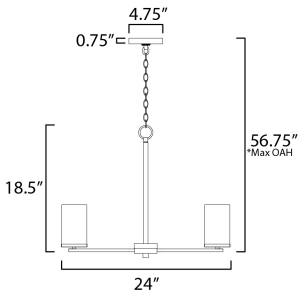

**PRODUCT DESCRIPTION**

A clean design for the most common applications, the Lateral collection offers chandeliers in both traditional configurations and within a rectangular frame for above dining spaces. Finished in complementary colors including Satin Brass, Satin Nickel or Matte Black, this collection is economically priced with excellent construction. Great for remodeling, this collection's bath vanities feature an extended backplate for cleaner installations. Satin White cylindrical glass sits on a clean rectangular bar. This collection is sure to provide the transitional look to update your next project.

**MEASUREMENTS**

DIMENSION : 24" L x 24" W x 18.5" H  
 MAX OAH : 56.75" OAH  
 CANOPY : 4.75" W x 0.75" H x 4.75" L  
 HANGING WEIGHT : 5.94 lb

**LAMPING**

INPUT VOLTAGE : 120V  
 BULB : 5 x 60W Incandescent E26 Medium , 300W Total  
 BULB INCLUDED : (Not Included)  
 DIMMABLE : Y

\*max overall height

**FINISHES OPTION**

-  Black (BK)
-  Satin Brass (SBR)
-  Satin Nickel (SN)

**GLASS**

Satin White SW

**MATERIAL**

Steel, Glass

**RATINGS**