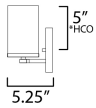

LAMPING

INPUT VOLTAGE : 120V
BULB : 5 x 60W Incandescent E26 Medium , 60W Total
BULB INCLUDED : (Not Included)
DIMMABLE : Y
LIGHTING_DIRECTION : Up/Down

FINISHES OPTION

- Black (BK)
- Satin Brass (SBR)
- Satin Nickel (SN)

GLASS

Satin White SW

MATERIAL

Steel + Glass