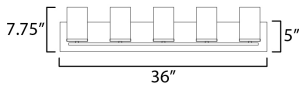

LAMPING

INPUT VOLTAGE : 120V
BULB : 5 x 60W Incandescent E26 Medium , 60W Total
BULB INCLUDED : (Not Included)
DIMMABLE : Y
LIGHTING_DIRECTION : Up/Down