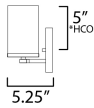

LAMPING

INPUT VOLTAGE : 120V
BULB : 5 x 60W Incandescent E26 Medium , 300W Total
BULB INCLUDED : (Not Included)
DIMMABLE : Triac or ELV
LIGHTING_DIRECTION : Up/Down

FINISHES OPTION

- Black (BK)
- Satin Brass (SBR)
- Satin Nickel (SN)

GLASS

Satin White SW

MATERIAL

Steel, Glass