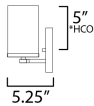

LAMPING

INPUT VOLTAGE : 120V
BULB : 5 x 60W Incandescent E26 Medium , 300W Total
BULB INCLUDED : (Not Included)
DIMMABLE : Triac or ELV
LIGHTING_DIRECTION : Up/Down

FINISHES OPTION

- Black (BK)
- Satin Brass (SBR)
- Satin Nickel (SN)

GLASS

Satin White SW

MATERIAL

Steel, Glass