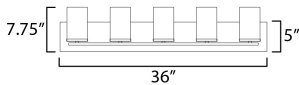

LAMPING

INPUT VOLTAGE : 120V
BULB : 5 x 60W Incandescent E26 Medium , 300W Total
BULB INCLUDED : (Not Included)
DIMMABLE : Triac or ELV
LIGHTING_DIRECTION : Up/Down