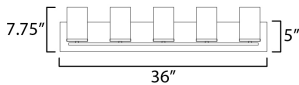

LAMPING

INPUT VOLTAGE : 120V
BULB : 5 x 60W Incandescent E26 Medium , 300W Total
BULB INCLUDED : (Not Included)
DIMMABLE : Y
LIGHTING_DIRECTION : Up/Down