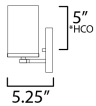

LAMPING

INPUT VOLTAGE : 120V
BULB : 5 x 60W Incandescent E26 Medium , 300W Total
BULB INCLUDED : (Not Included)
DIMMABLE : Y
LIGHTING_DIRECTION : Up/Down

FINISHES OPTION

- Black (BK)
- Satin Brass (SBR)
- Satin Nickel (SN)

GLASS

Satin White SW

MATERIAL

Steel, Glass