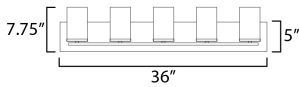

LAMPING

INPUT VOLTAGE : 120V
BULB : 5 x 60W Incandescent E26 Medium , 300W Total
BULB INCLUDED : (Not Included)
DIMMABLE : Triac or ELV
LIGHTING_DIRECTION : Up/Down