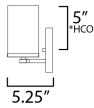

LAMPING

INPUT VOLTAGE : 120V
BULB : 5 x 60W Incandescent E26 Medium , 60W Total
BULB INCLUDED : (Not Included)
DIMMABLE : Y
LIGHTING_DIRECTION : Up/Down

FINISHES OPTION

- Black (BK)
- Satin Brass (SBR)
- Satin Nickel (SN)

GLASS

Satin White SW

MATERIAL

Steel + Glass