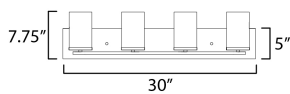

LAMPING

- INPUT VOLTAGE : 120V
- BULB : 4 x 60W Incandescent E26 Medium , 60W Total
- BULB INCLUDED : (Not Included)
- DIMMABLE : Y
- LIGHTING_DIRECTION : Up/Down