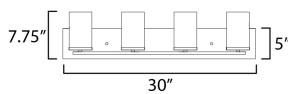

LAMPING

INPUT VOLTAGE : 120V
BULB : 4 x 60W Incandescent E26 Medium , 60W Total
BULB INCLUDED : (Not Included)
DIMMABLE : Y
LIGHTING_DIRECTION : Up/Down