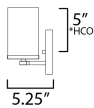

LAMPING

INPUT VOLTAGE : 120V
BULB : 4 x 60W Incandescent E26 Medium , 60W Total
BULB INCLUDED : (Not Included)
DIMMABLE : Y
LIGHTING_DIRECTION : Up/Down

FINISHES OPTION

- Black (BK)
- Satin Brass (SBR)
- Satin Nickel (SN)

GLASS

Satin White SW

MATERIAL

Steel + Glass