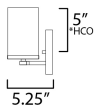

LAMPING

- INPUT VOLTAGE : 120V
- BULB : 4 x 60W Incandescent E26 Medium , 60W Total
- BULB INCLUDED : (Not Included)
- DIMMABLE : Y
- LIGHTING_DIRECTION : Up/Down

FINISHES OPTION

- Black (BK)
- Satin Brass (SBR)
- Satin Nickel (SN)

GLASS

Satin White SW

MATERIAL

Steel + Glass