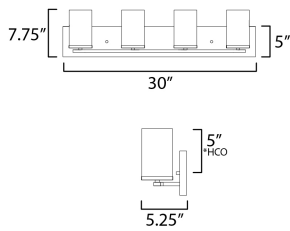

LAMPING

INPUT VOLTAGE : 120V
BULB : 4 x 60W Incandescent E26 Medium , 240W Total
BULB INCLUDED : (Not Included)
DIMMABLE : Triac or ELV
LIGHTING_DIRECTION : Up/Down