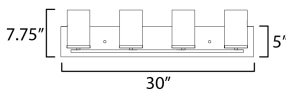

LAMPING

INPUT VOLTAGE : 120V
BULB : 4 x 60W Incandescent E26 Medium , 240W Total
BULB INCLUDED : (Not Included)
DIMMABLE : Y
LIGHTING_DIRECTION : Up/Down