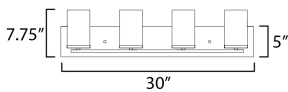

LAMPING

INPUT VOLTAGE : 120V
BULB : 4 x 60W Incandescent E26 Medium , 240W Total
BULB INCLUDED : (Not Included)
DIMMABLE : Triac or ELV
LIGHTING_DIRECTION : Up/Down