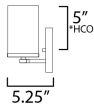

LAMPING

INPUT VOLTAGE : 120V
BULB : 4 x 60W Incandescent E26 Medium , 240W Total
BULB INCLUDED : (Not Included)
DIMMABLE : Y
LIGHTING_DIRECTION : Up/Down

FINISHES OPTION

- Black (BK)
- Satin Brass (SBR)
- Satin Nickel (SN)

GLASS

Satin White SW

MATERIAL

Steel, Glass