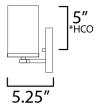

LAMPING

INPUT VOLTAGE : 120V
BULB : 4 x 60W Incandescent E26 Medium , 240W Total
BULB INCLUDED : (Not Included)
DIMMABLE : Triac or ELV
LIGHTING_DIRECTION : Up/Down

FINISHES OPTION

- Black (BK)
- Satin Brass (SBR)
- Satin Nickel (SN)

GLASS

Satin White SW

MATERIAL

Steel, Glass