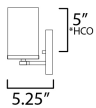

LAMPING

INPUT VOLTAGE : 120V
BULB : 4 x 60W Incandescent E26 Medium , 60W Total
BULB INCLUDED : (Not Included)
DIMMABLE : Y
LIGHTING_DIRECTION : Up/Down

FINISHES OPTION

- Black (BK)
- Satin Brass (SBR)
- Satin Nickel (SN)

GLASS

Satin White SW

MATERIAL

Steel + Glass