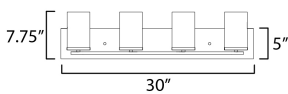

LAMPING

INPUT VOLTAGE : 120V
BULB : 4 x 60W Incandescent E26 Medium , 60W Total
BULB INCLUDED : (Not Included)
DIMMABLE : Y
LIGHTING_DIRECTION : Up/Down