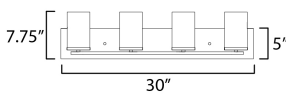

LAMPING

INPUT VOLTAGE : 120V
BULB : 4 x 60W Incandescent E26 Medium , 60W Total
BULB INCLUDED : (Not Included)
DIMMABLE : Y
LIGHTING_DIRECTION : Up/Down