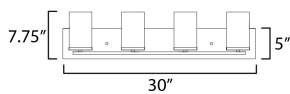

LAMPING

INPUT VOLTAGE : 120V
BULB : 4 x 60W Incandescent E26 Medium , 60W Total
BULB INCLUDED : (Not Included)
DIMMABLE : Y
LIGHTING_DIRECTION : Up/Down