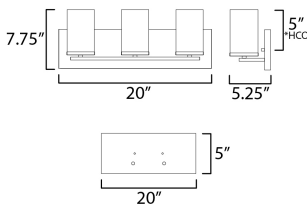

LAMPING

INPUT VOLTAGE : 120V
BULB : 3 x 60W Incandescent E26 Medium , 60W Total
BULB INCLUDED : (Not Included)
DIMMABLE : Y
LIGHTING_DIRECTION : Up/Down