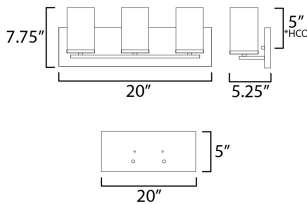

LAMPING

INPUT VOLTAGE : 120V
BULB : 3 x 60W Incandescent E26 Medium , 60W Total
BULB INCLUDED : (Not Included)
DIMMABLE : Y
LIGHTING_DIRECTION : Up/Down