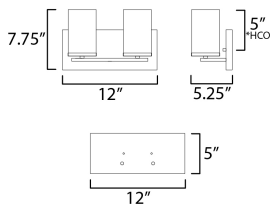

LAMPING

INPUT VOLTAGE : 120V
BULB : 2 x 60W Incandescent E26 Medium , 60W Total
BULB INCLUDED : (Not Included)
DIMMABLE : Y
LIGHTING_DIRECTION : Up/Down