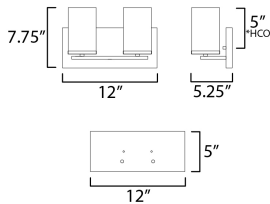

LAMPING

INPUT VOLTAGE : 120V
BULB : 2 x 60W Incandescent E26 Medium , 60W Total
BULB INCLUDED : (Not Included)
DIMMABLE : Y
LIGHTING_DIRECTION : Up/Down