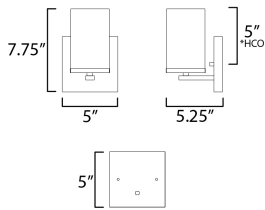

LAMPING

INPUT VOLTAGE : 120V
BULB : 1 x 60W Incandescent E26 Medium , 60W Total
BULB INCLUDED : (Not Included)
DIMMABLE : Y
LIGHTING_DIRECTION : Up/Down