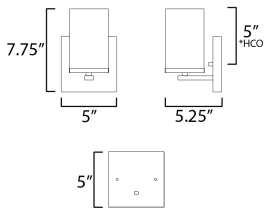

LAMPING

INPUT VOLTAGE : 120V
BULB : 1 x 60W Incandescent E26 Medium , 60W Total
BULB INCLUDED : (Not Included)
DIMMABLE : Y
LIGHTING_DIRECTION : Up/Down