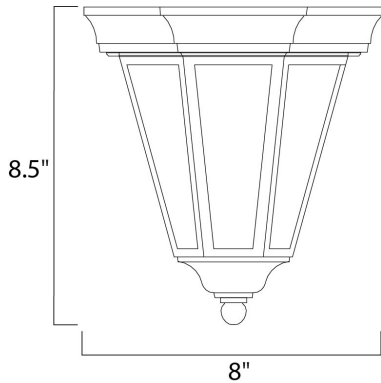

**PRODUCT DESCRIPTION**

Westlake is a transitional style from Maxim Lighting International in Black, Rust Patina, Empire Bronze, or White finish.

**MEASUREMENTS**

DIMENSION : 8" L x 8" W x 8.5" H  
 CANOPY : 9" W x 1.18" H x 1.18" L  
 HANGING WEIGHT : 2.42 lb