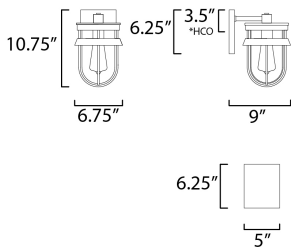

LAMPING

INPUT VOLTAGE : 120V
BULB : 1 x 60W Incandescent E26 Medium , 60W Total
BULB INCLUDED : (Not Included)
DIMMABLE : Yes
LIGHTING_DIRECTION : Down