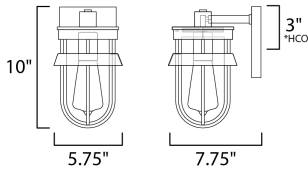

LAMPING

INPUT VOLTAGE : 120V
BULB : 1 x 60W Incandescent E26 Medium , 60W Total
BULB INCLUDED : (Not Included)
DIMMABLE :
LIGHTING_DIRECTION : Down