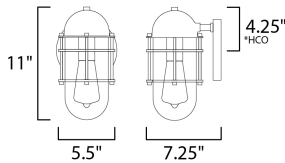

LAMPING

INPUT VOLTAGE : 120V
BULB : 1 x 60W Incandescent E26 Medium , 60W Total
BULB INCLUDED : (Not Included)
DIMMABLE :
LIGHTING_DIRECTION : Down