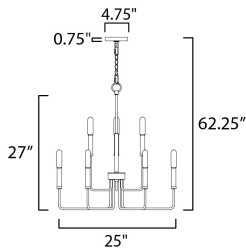

PRODUCT DESCRIPTION

The straight-line minimalistic look is dressed up with a two tone Black and soft Gold finish, creating a metropolitan style at popular pricing.

*max overall height

MEASUREMENTS

- DIMENSION : 25" L x 25" W x 27" H
- MAX OAH : 65.25" OAH
- CANOPY : 4.75" W x 0.75" H x 4.75" L
- HANGING WEIGHT : 8.6 lb

LAMPING

- INPUT VOLTAGE : 120V
- BULB : 9 x 60W Incandescent E12 Candelabra , 540W Total
- BULB INCLUDED : (Not Included)
- DIMMABLE : Yes

FINISHES OPTION

- Black / Gold (BKGLD)

MATERIAL

Steel

RATINGS

cULus
Dry Location