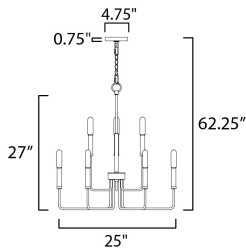

**PRODUCT DESCRIPTION**

The straight-line minimalistic look is dressed up with a two tone Black and soft Gold finish, creating a metropolitan style at popular pricing.

\*max overall height

**MEASUREMENTS**

- DIMENSION : 25" L x 25" W x 27" H
- MAX OAH : 65.25" OAH
- CANOPY : 4.75" W x 0.75" H x 4.75" L
- HANGING WEIGHT : 8.6 lb

**LAMPING**

- INPUT VOLTAGE : 120V
- BULB : 9 x 60W Incandescent E12 Candelabra , 540W Total
- BULB INCLUDED : (Not Included)
- DIMMABLE : Yes

**FINISHES OPTION**

Black / Gold (BKGLD)

**MATERIAL**

Steel

**RATINGS**

cULus  
Dry Location

**ADDITIONAL**

ADJUSTABLE  
SLOPE: 90  
OPERATING TEMPERATURE:  
-20°C (-4°F), 40°C (104°F)