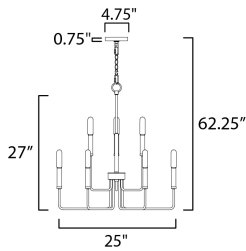

**PRODUCT DESCRIPTION**

The straight-line minimalistic look is dressed up with a two tone Black and soft Gold finish, creating a metropolitan style at popular pricing.

\*max overall height

**MEASUREMENTS**

- DIMENSION : 25" L x 25" W x 27" H
- MAX OAH : 65.25" OAH
- CANOPY : 4.75" W x 0.75" H x 4.75" L
- HANGING WEIGHT : 8.6 lb

**LAMPING**

- INPUT VOLTAGE : 120V
- BULB : 9 x 60W Incandescent E12 Candelabra , 540W Total
- BULB INCLUDED : (Not Included)
- DIMMABLE : Yes

**FINISHES OPTION**

 Black / Gold (BKGLD)

**MATERIAL**

Steel

**RATINGS**

cULus  
Dry Location

**ADDITIONAL**

ADJUSTABLE  
SLOPE: 90  
OPERATING TEMPERATURE:  
-20°C (-4°F), 40°C (104°F)