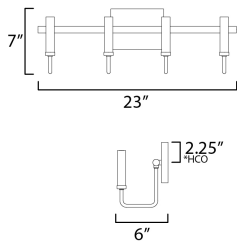

PRODUCT DESCRIPTION

The straight-line minimalistic look is dressed up with a two tone Black and soft Gold finish, creating a metropolitan style at popular pricing.