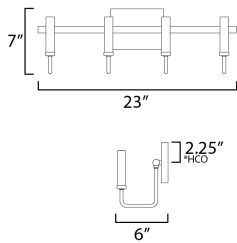

PRODUCT DESCRIPTION

The straight-line minimalistic look is dressed up with a two tone Black and soft Gold finish, creating a metropolitan style at popular pricing.