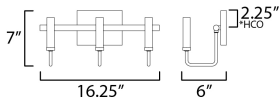

LAMPING

INPUT VOLTAGE : 120V
BULB : 3 x 60W Incandescent E12 Candelabra , 180W Total
BULB INCLUDED : (Not Included)
DIMMABLE : Yes
LIGHTING_DIRECTION : Up