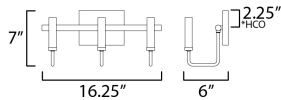

LAMPING

INPUT VOLTAGE : 120V
BULB : 3 x 60W Incandescent E12 Candelabra , 180W Total
BULB INCLUDED : (Not Included)
DIMMABLE : Yes
LIGHTING_DIRECTION : Up