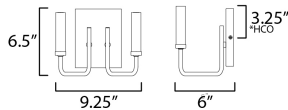

LAMPING

INPUT VOLTAGE : 120V
BULB : 2 x 60W Incandescent E12 Candelabra , 120W Total
BULB INCLUDED : (Not Included)
DIMMABLE : Yes
LIGHTING_DIRECTION : Up