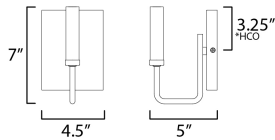

LAMPING

INPUT VOLTAGE : 120V
BULB : 1 x 60W Incandescent E12 Candelabra , 60W Total
BULB INCLUDED : (Not Included)
DIMMABLE : Yes
LIGHTING_DIRECTION : Up