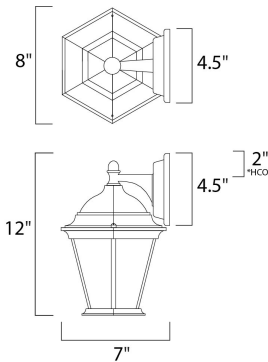

PRODUCT DESCRIPTION

Maxim Lighting's commitment to both the residential lighting and the home building industries will assure you a product line focused on your basic lighting needs. With the Builder Cast collection you will find quality lighting that is well designed, well priced and readily available.

MEASUREMENTS

DIMENSION : 8" W x 12" H x 7" Ext
BACK PLATE : 4.5" W x 4.5" H x 2" HCO
HANGING WEIGHT : 2.56 lb

LAMPING

INPUT VOLTAGE : 120V
BULB : 1 x 60W Incandescent E26 Medium , 60W Total
BULB INCLUDED : (Not Included)
DIMMABLE : Yes

FINISHES OPTION

- Black (BK)
- Empire Bronze (EB)
- Pewter (PE)
- Rust Patina (RP)
- White (WT)

GLASS

Clear CL

MATERIAL

Die Cast Aluminum

RATINGS

cETLus
Wet Location

ADDITIONAL

OPERATING TEMPERATURE:
-20°C (-4°F), 40°C (104°F)

PHOTOMETRIC: Report Found Online

Always consult a qualified electrician before installing any lighting product.