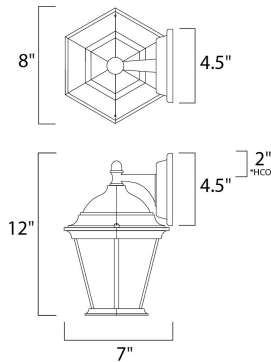

PRODUCT DESCRIPTION

Maxim Lighting's commitment to both the residential lighting and the home building industries will assure you a product line focused on your basic lighting needs. With the Builder Cast collection you will find quality lighting that is well designed, well priced and readily available.

MEASUREMENTS

DIMENSION : 8" W x 12" H x 7" Ext
BACK PLATE : 4.5" W x 4.5" H x 2" HCO
HANGING WEIGHT : 2.56 lb

LAMPING

INPUT VOLTAGE : 120V
BULB : 1 x 60W Incandescent E26 Medium , 60W Total
BULB INCLUDED : (Not Included)
DIMMABLE : Yes

FINISHES OPTION

- Black (BK)
- Empire Bronze (EB)
- Pewter (PE)
- Rust Patina (RP)
- White (WT)

GLASS

Clear CL

MATERIAL

Die Cast Aluminum

RATINGS

cETLus
Wet Location

ADDITIONAL

OPERATING TEMPERATURE:
-20°C (-4°F), 40°C (104°F)

PHOTOMETRIC: Report Found Online

Always consult a qualified electrician before installing any lighting product.