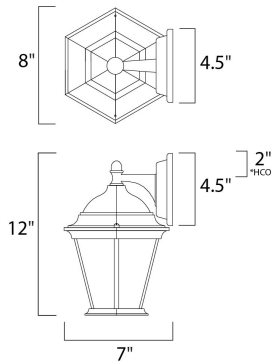

PRODUCT DESCRIPTION

Maxim Lighting's commitment to both the residential lighting and the home building industries will assure you a product line focused on your basic lighting needs. With the Builder Cast collection you will find quality lighting that is well designed, well priced and readily available.

MEASUREMENTS

DIMENSION : 8" W x 12" H x 7" Ext
BACK PLATE : 4.5" W x 4.5" H x 2" HCO
HANGING WEIGHT : 2.56 lb

LAMPING

INPUT VOLTAGE : 120V
BULB : 1 x 60W Incandescent E26 Medium , 60W Total
BULB INCLUDED : (Not Included)
DIMMABLE : Yes

FINISHES OPTION

- Black (BK)
- Empire Bronze (EB)
- Pewter (PE)
- Rust Patina (RP)
- White (WT)

GLASS

Clear CL

MATERIAL

Die Cast Aluminum

RATINGS

cETLus
Wet Location

ADDITIONAL

OPERATING TEMPERATURE:
-20°C (-4°F), 40°C (104°F)

PHOTOMETRIC: Report Found Online

Always consult a qualified electrician before installing any lighting product.