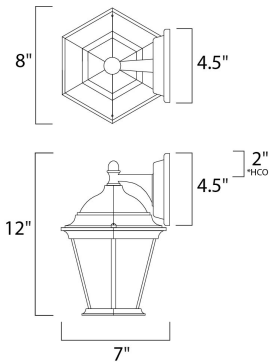

PRODUCT DESCRIPTION

Maxim Lighting's commitment to both the residential lighting and the home building industries will assure you a product line focused on your basic lighting needs. With the Builder Cast collection you will find quality lighting that is well designed, well priced and readily available.

MEASUREMENTS

DIMENSION : 8" W x 12" H x 7" Ext
BACK PLATE : 4.5" W x 4.5" H x 2" HCO
HANGING WEIGHT : 2.56 lb

LAMPING

INPUT VOLTAGE : 120V
BULB : 1 x 60W Incandescent E26 Medium , 60W Total
BULB INCLUDED : (Not Included)
DIMMABLE : Yes

FINISHES OPTION

- Black (BK)
- Empire Bronze (EB)
- Pewter (PE)
- Rust Patina (RP)
- White (WT)

GLASS

Clear CL

MATERIAL

Die Cast Aluminum

RATINGS

cETLus
Wet Location

ADDITIONAL

OPERATING TEMPERATURE:
-20°C (-4°F), 40°C (104°F)

PHOTOMETRIC: Report Found Online

Always consult a qualified electrician before installing any lighting product.