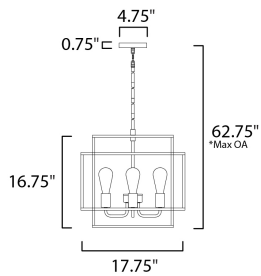

FINISHES OPTION

 Black / Satin Brass (BKSBR)

MATERIAL

Steel

RATINGS

cULus
Dry Location

ADDITIONAL

ADJUSTABLE
SLOPE: 90
OPERATING TEMPERATURE:
-20°C (-4°F), 40°C (104°F)

*max overall height

MEASUREMENTS

DIMENSION : 17.75" L x 17.75" W x 16.75" H
 MAX OAH : 62.75" OAH
 CANOPY : 4.75" W x 0.75" H x 4.75" L
 HANGING WEIGHT : 11.9 lb

LAMPING

INPUT VOLTAGE : 120V
 BULB : 4 x 60W Incandescent E26 Medium , 240W Total
 BULB INCLUDED : (Not Included)
 DIMMABLE : Yes