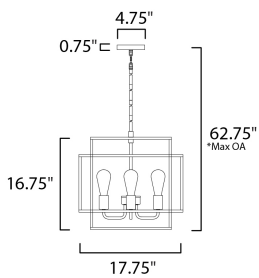

**FINISHES OPTION**

 Black / Satin Brass (BKSBR)

**MATERIAL**

Steel

**RATINGS**

cULus  
Dry Location

**ADDITIONAL**

ADJUSTABLE  
SLOPE: 90  
OPERATING TEMPERATURE:  
-20°C (-4°F), 40°C (104°F)

\*max overall height

**MEASUREMENTS**

DIMENSION : 17.75" L x 17.75" W x 16.75" H  
 MAX OAH : 62.75" OAH  
 CANOPY : 4.75" W x 0.75" H x 4.75" L  
 HANGING WEIGHT : 11.9 lb

**LAMPING**

INPUT VOLTAGE : 120V  
 BULB : 4 x 60W Incandescent E26 Medium , 240W Total  
 BULB INCLUDED : (Not Included)  
 DIMMABLE : Yes