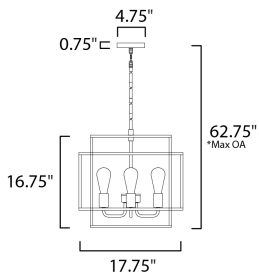

FINISHES OPTION

 Black / Satin Brass (BKSBR)

MATERIAL

Steel

RATINGS

cULus
Dry Location

ADDITIONAL

ADJUSTABLE
SLOPE: 90
OPERATING TEMPERATURE:
-20°C (-4°F), 40°C (104°F)

*max overall height

MEASUREMENTS

- DIMENSION : 17.75" L x 17.75" W x 16.75" H
- MAX OAH : 62.75" OAH
- CANOPY : 4.75" W x 0.75" H x 4.75" L
- HANGING WEIGHT : 11.9 lb

LAMPING

- INPUT VOLTAGE : 120V
- BULB : 4 x 60W Incandescent E26 Medium , 240W Total
- BULB INCLUDED : (Not Included)
- DIMMABLE : Yes